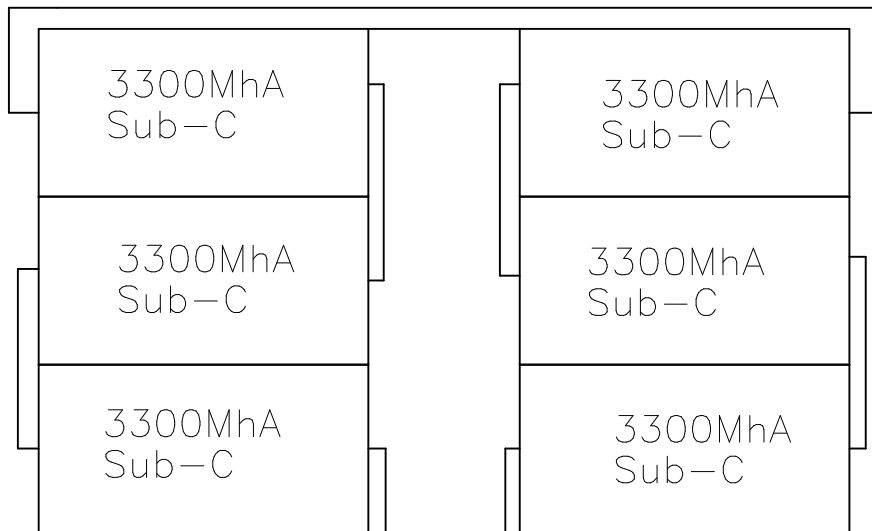

Battery Pack for EeZeBilt PT Boat – Scale 1:1

2
cm

10 cm
minimum

Contact:

Name:.....
 Address.....

Tel.....

Email.....

6 cell 7.2v pack.
 Made in two units.
 type
 connector.
 Expected current
 drain – 5–10
 Amp.